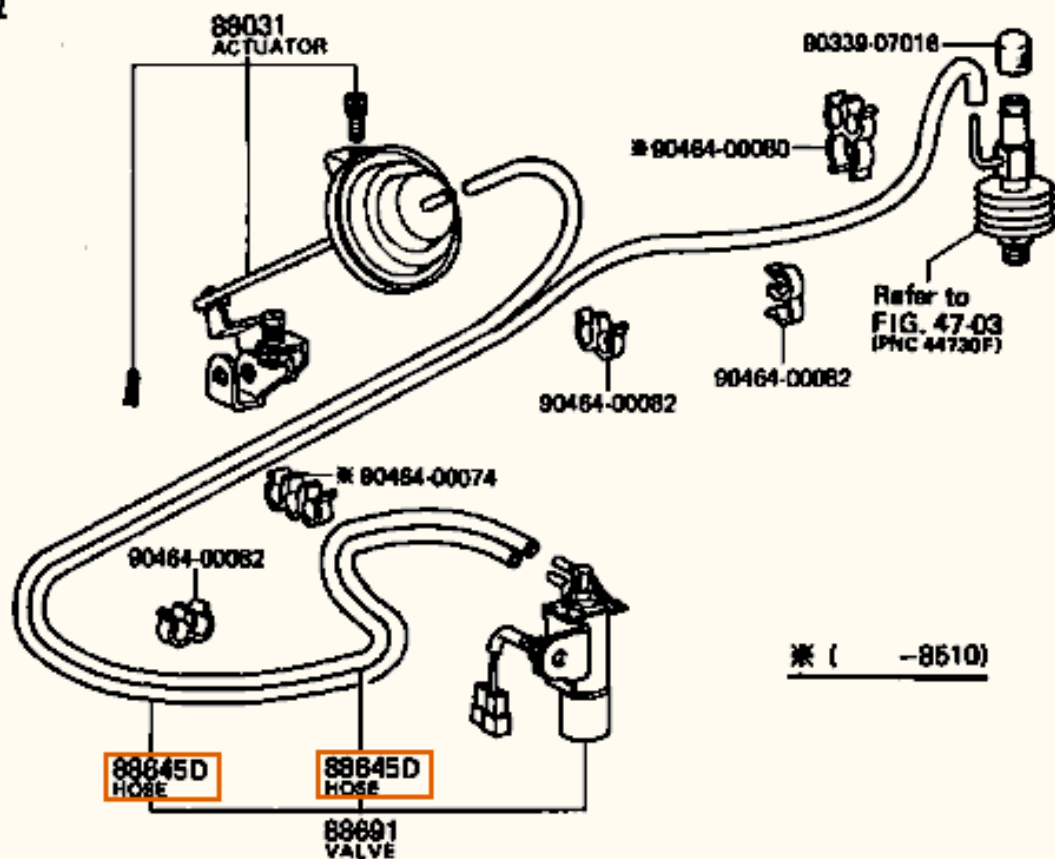

FJ60

88031	ACTUATOR SET, IDLE UP
88031-60010	FJ60..USA
88645D	HOSE (FOR IDLE UP DEVICE)
95411-10095	FJ60..USA; *H, L=750
95411-19960	FJ60..USA; *H, L=480
88691	VALVE, MAGNET (FOR IDLE UP DEVICE)
88690-90A00	FJ60..USA
88690-90A10	FJ60
90201-06034	*** STD. PART
90339-07016	*** STD. PART
90464-00074	*** STD. PART
90464-00080	*** STD. PART
90464-00082	*** STD. PART
90464-00085	*** STD. PART
90464-00330	*** STD. PART
90464-00366	*** STD. PART
91651-40816	*** STD. PART